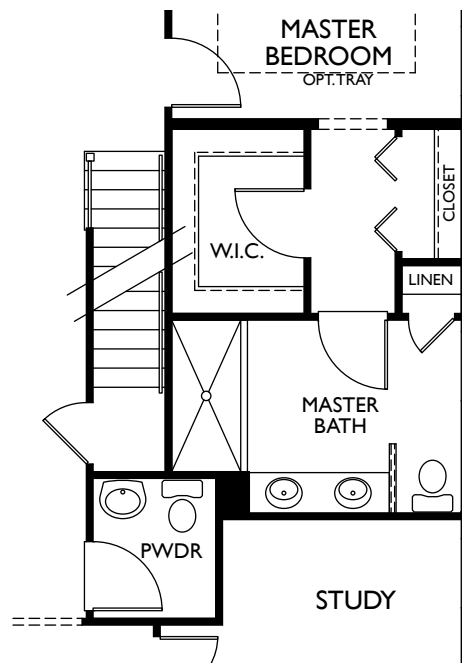

The Edmonston by Benchmark Builders  
OPTIONS

OPT. KITCHEN 4 GOURMET KIT

OPT. KITCHEN 3 CHEF'S ISLAND

OPT. KITCHEN 2

OPT. LOFT

OPT. BEDROOM 4

OPT. ALTERNATE DECK

whitehalldc.com  
302.376.8699

Floorplans are for illustrative purposes only and are subject to change without notice.  
See a Sales Professional for details.

The Edmonston by Benchmark Builders  
OPTIONS CONTINUED

MID BLOCK LOT W/ COVERED STOOP

MID BLOCK LOT - JUST STAIRS

ALTERNATE MASTER BATH

whitehallde.com  
302.376.8699

Floorplans are for illustrative purposes only and are subject to change without notice.  
See a Sales Professional for details.