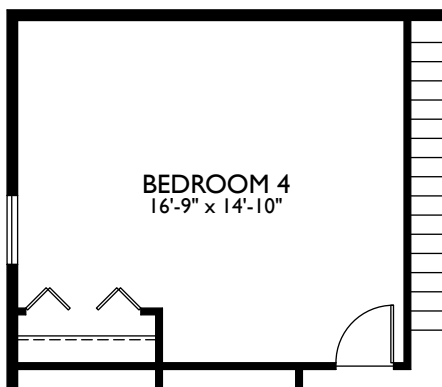

The Edmonston by Benchmark Builders  
OPTIONS

OPT. KITCHEN 4 GOURMET KIT

OPT. KITCHEN 3 CHEF'S ISLAND

OPT. KITCHEN 2

OPT. LOFT

OPT. BEDROOM 4

OPT. ALTERNATE DECK

whitehalldc.com  
302.376.8699

Floorplans are for illustrative purposes only and are subject to change without notice.  
See a Sales Professional for details.

The Edmonston by Benchmark Builders  
OPTIONS CONTINUED

MID BLOCK LOT W/ COVERED STOOP