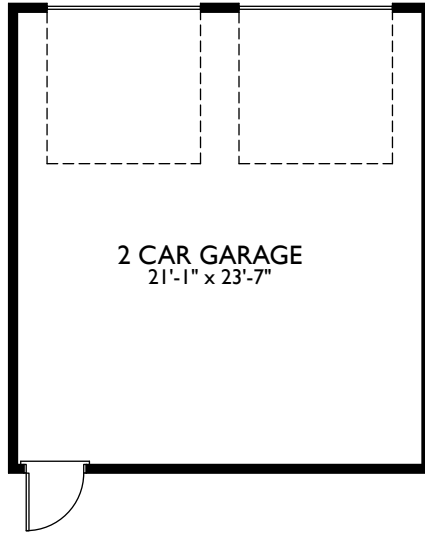

The Edmonston by Benchmark Builders
OPT.PORCH & DETACHED GARAGE

whitehallde.com
302.376.8699

Floorplans are for illustrative purposes only and are subject to change without notice.
See a Sales Professional for details.