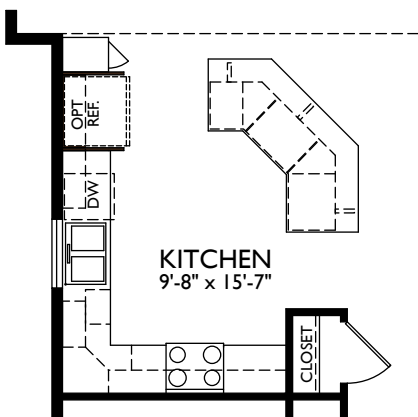

The Edmonston by Benchmark Builders  
OPT.PORCH & DETACHED GARAGE

whitehallde.com  
302.376.8699

Floorplans are for illustrative purposes only and are subject to change without notice.  
See a Sales Professional for details.

The Edmonston by Benchmark Builders  
OPTIONS

OPT. KITCHEN 4 GOURMET KIT

OPT. KITCHEN 3 CHEF'S ISLAND

OPT. KITCHEN 2

OPT. LOFT

OPT. BEDROOM 4

OPT. ALTERNATE DECK

whitehalldc.com  
302.376.8699