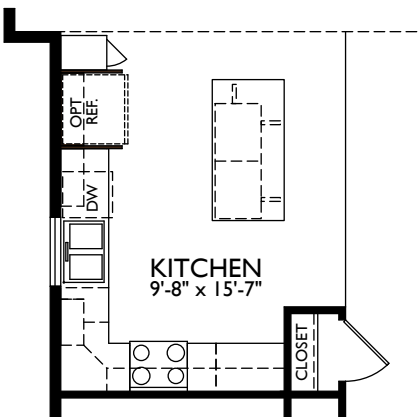

The Edmonston by Benchmark Builders  
OPT.WRAP AROUND PORCH

OPT.WRAP AROUND PORCH VISTA TERMINATION

whitehallde.com  
302.376.8699

Floorplans are for illustrative purposes only and are subject to change without notice.  
See a Sales Professional for details.

The Edmonston by Benchmark Builders  
OPTIONS

OPT. KITCHEN 4 GOURMET KIT

OPT. KITCHEN 3 CHEF'S ISLAND

OPT. KITCHEN 2

OPT. LOFT

OPT. BEDROOM 4

OPT. ALTERNATE DECK

whitehalldc.com  
302.376.8699