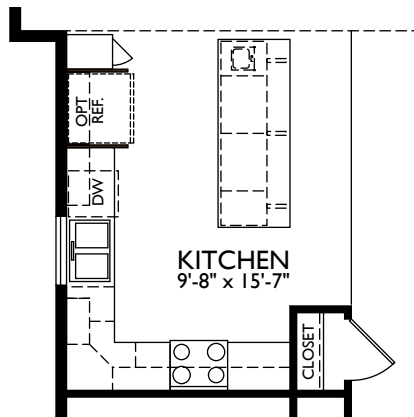

The Edmonston by Benchmark Builders  
OPT.PORCH & DETACHED GARAGE

whitehallde.com  
302.376.8699

Floorplans are for illustrative purposes only and are subject to change without notice.  
See a Sales Professional for details.

The Edmonston by Benchmark Builders  
OPTIONS

OPT. KITCHEN 4 GOURMET KIT

OPT. KITCHEN 3 CHEF'S ISLAND

OPT. KITCHEN 2

OPT. LOFT

OPT. BEDROOM 4

OPT. ALTERNATE DECK

whitehalldc.com  
302.376.8699