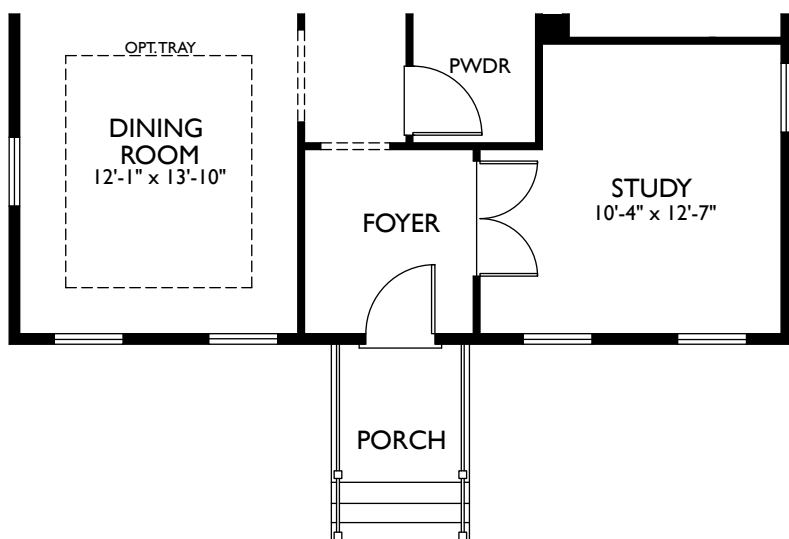

The Edmonston by Benchmark Builders  
OPTIONS

OPT. KITCHEN 4 GOURMET KIT

OPT. KITCHEN 3 CHEF'S ISLAND

OPT. KITCHEN 2

OPT. LOFT

OPT. BEDROOM 4

OPT. ALTERNATE DECK

whitehalldc.com  
302.376.8699

Floorplans are for illustrative purposes only and are subject to change without notice.  
See a Sales Professional for details.

The Edmonston by Benchmark Builders  
OPTIONS CONTINUED

MID BLOCK LOT W/ COVERED STOOP