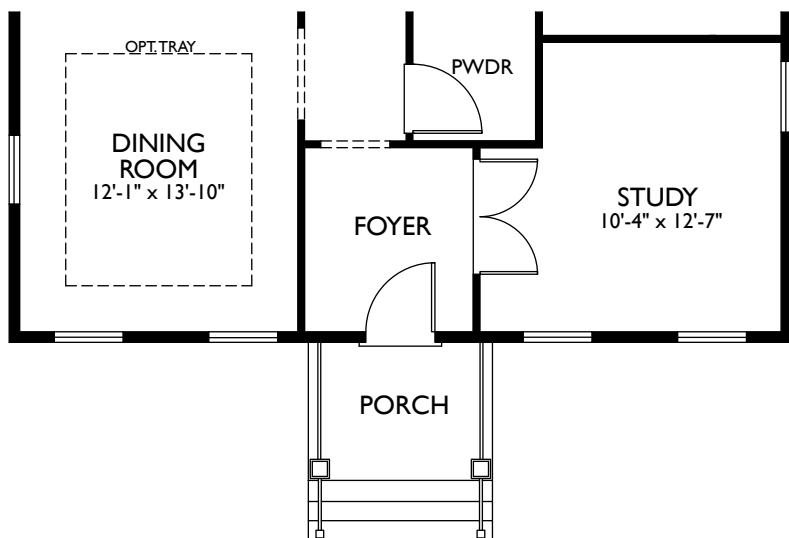

The Edmonston by Benchmark Builders  
OPTIONS

OPT. KITCHEN 4 GOURMET KIT

OPT. KITCHEN 3 CHEF'S ISLAND

OPT. KITCHEN 2

OPT. LOFT

OPT. BEDROOM 4

OPT. ALTERNATE DECK

whitehalldc.com  
302.376.8699

Floorplans are for illustrative purposes only and are subject to change without notice.  
See a Sales Professional for details.

The Edmonston by Benchmark Builders  
OPTIONS CONTINUED

MID BLOCK LOT W/ COVERED STOOP