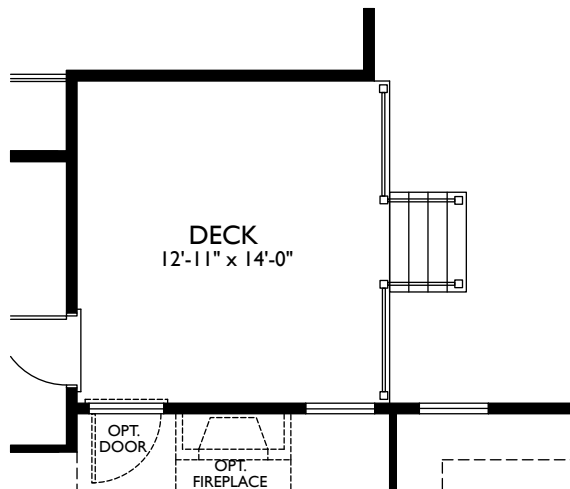

The Edmonston by Benchmark Builders  
OPTIONS

OPT. KITCHEN 4 GOURMET KIT

OPT. KITCHEN 3 CHEF'S ISLAND

OPT. KITCHEN 2

OPT. LOFT

OPT. BEDROOM 4

OPT. ALTERNATE DECK

whitehalldc.com  
302.376.8699

Floorplans are for illustrative purposes only and are subject to change without notice.  
See a Sales Professional for details.

The Edmonston by Benchmark Builders  
OPTIONS CONTINUED

MID BLOCK LOT W/ COVERED STOOP