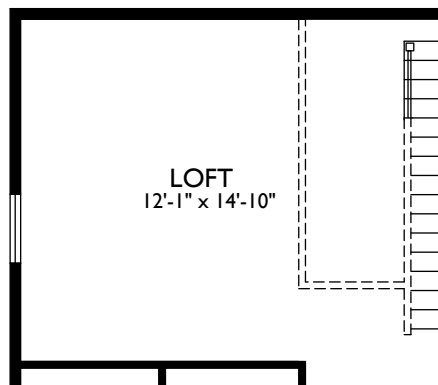

The Edmonston by Benchmark Builders  
OPTIONS

OPT. KITCHEN 4 GOURMET KIT

OPT. KITCHEN 3 CHEF'S ISLAND

OPT. KITCHEN 2

OPT. LOFT

OPT. BEDROOM 4

OPT. ALTERNATE DECK

whitehalldc.com  
302.376.8699

Floorplans are for illustrative purposes only and are subject to change without notice.  
See a Sales Professional for details.

The Edmonston by Benchmark Builders  
OPTIONS CONTINUED

MID BLOCK LOT W/ COVERED STOOP