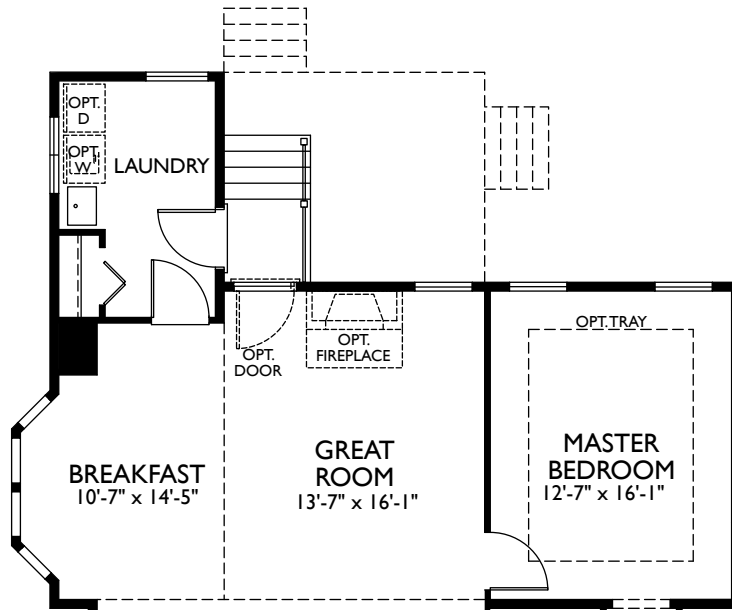

The Edmonston by Benchmark Builders
OPT.PORCH & DETACHED GARAGE

whitehallde.com
302.376.8699

Floorplans are for illustrative purposes only and are subject to change without notice.
See a Sales Professional for details.